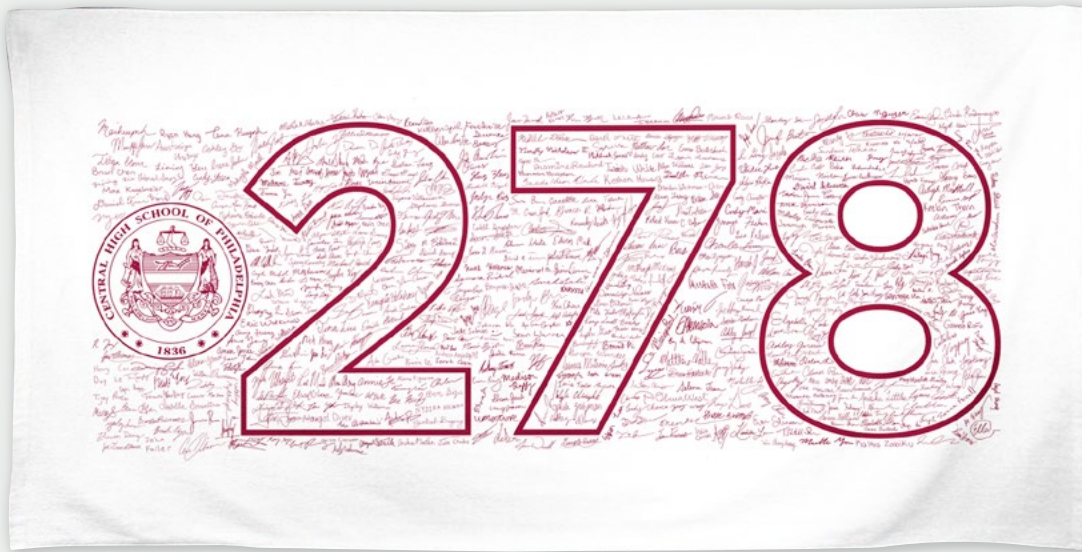

WEEKLY MINUTE

It only takes a *minute* to boost your business.

Graduation

- Choose from a variety of products that are good for every budget.
- Create a lasting keepsake with a “Class of” signature towel.

96650 30" X 60" SCREEN PRINTED BEACH TOWEL

PINS

00139 ANTIQUE FINISH DIE STRUCK PIN

00138 BLACK OX FINISH DIE STRUCK PIN

29000 12" X 30" PREMIUM FELT PENNANT - PRINTED STRIP

83765 1" LANYARD W/ DETACHABLE BUCKLE