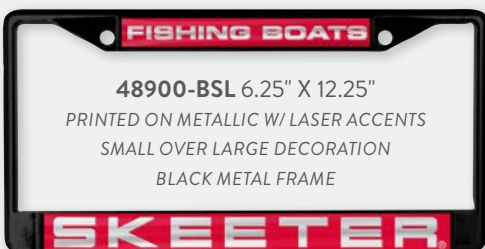

**MasterCraft**

*9 colors to choose from!*

Red, Dark Red, Orange, Green, Blue, Navy, Purple, Black, White

17600-BO 6.25" X 12.25"  
PRINTED ON WHITE W/ LASER ACCENTS  
BOTTOM ONLY DECORATION  
CHROME METAL FRAME

**POLARIS OWNER**

48900-BSL 6.25" X 12.25"  
PRINTED ON METALLIC W/ LASER ACCENTS  
SMALL OVER LARGE DECORATION  
BLACK METAL FRAME

**SKEETER**

48900-TRB 6.25" X 12.25"  
PRINTED ON METALLIC W/ LASER ACCENTS  
THIN RIM DECORATION  
BLACK METAL FRAME