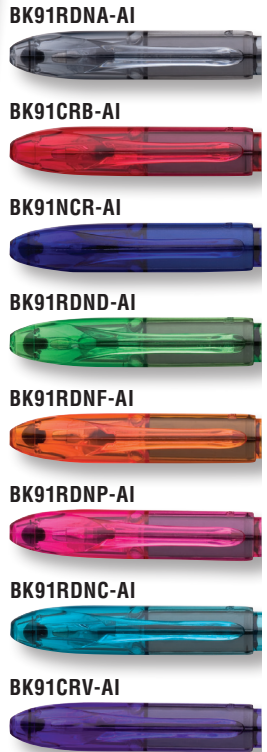

BK91RDNA-AI

BK91CRB-AI

BK91NCR-AI

BK91RDND-AI

BK91RDNF-AI

BK91RDNP-AI

BK91RDNC-AI

BK91CRV-AI