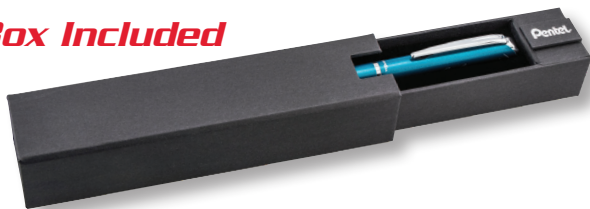

Gift Box Included