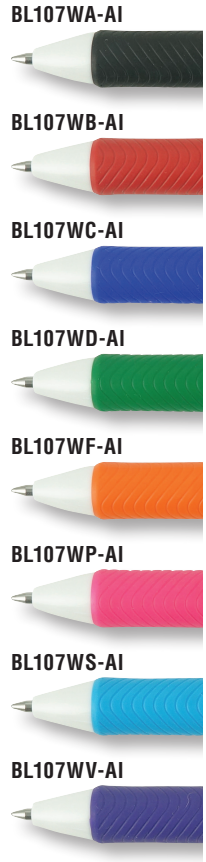

BL107WA-AI

BL107WB-AI

BL107WC-AI

BL107WD-AI

BL107WF-AI

BL107WP-AI

BL107WS-AI

BL107WV-AI

* Excluding consumable content and refills