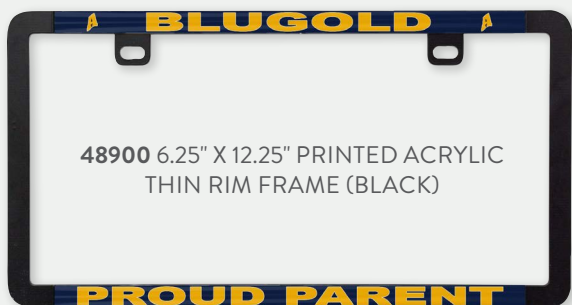

12742 10" X 12" LARGE CAR MAGNET

14886 CUSTOM SHAPE ACRYLIC KEY RING

17224 6" X 12" ACRYLIC LICENSE PLATE

22652 12-18 SQ. IN. CUSTOM SHAPE VINYL DECAL

17600 6.25" X 12.25" PRINTED ACRYLIC LICENSE PLATE FRAME

48900 6.25" X 12.25" PRINTED ACRYLIC THIN RIM FRAME (BLACK)

17600 6.25" X 12.25" PRINTED ACRYLIC THIN RIM FRAME (CHROME)

17600 6.25" X 12.25" PRINTED ACRYLIC LICENSE PLATE FRAME (BLACK)

FOR FULL PRODUCT SPECS, CLICK ON PRODUCT.