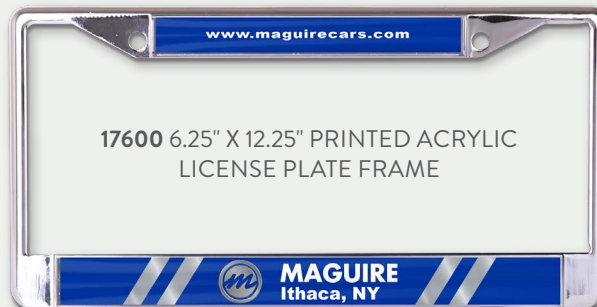

12742 10" X 12" LARGE CAR MAGNET

14886 CUSTOM SHAPE ACRYLIC KEY RING

17224 6" X 12" ACRYLIC LICENSE PLATE

22652 12-18 SQ. IN. CUSTOM SHAPE VINYL DECAL

17600 6.25" X 12.25" PRINTED ACRYLIC LICENSE PLATE FRAME

48900 6.25" X 12.25" PRINTED ACRYLIC THIN RIM FRAME (BLACK)

17600 6.25" X 12.25" PRINTED ACRYLIC THIN RIM FRAME (CHROME)

17600 6.25" X 12.25" PRINTED ACRYLIC LICENSE PLATE FRAME (BLACK)

FOR FULL PRODUCT SPECS, CLICK ON PRODUCT.