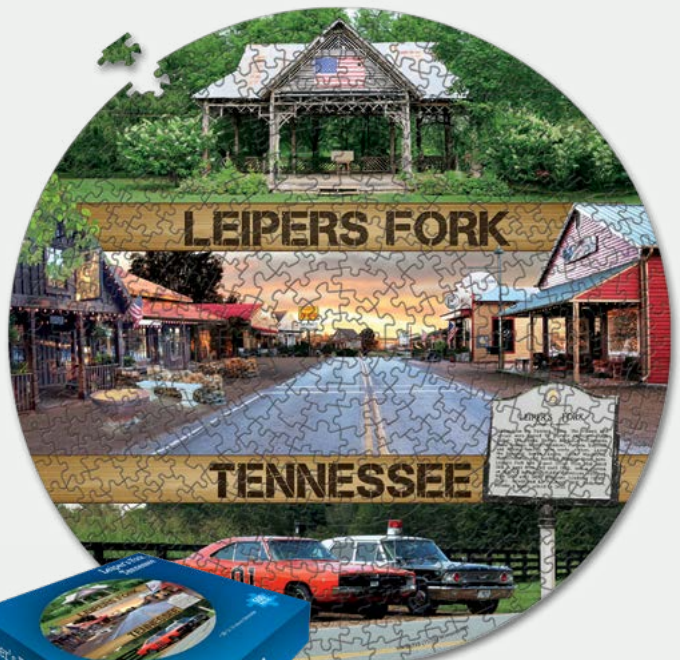

WEEKLY MINUTE

It only takes a *minute* to boost your business.

Puzzles

- full color imprint
- printed in USA
- production time: 9 days

00058 5" X 7" 9-PIECE

00058 5" X 7" 9-PIECE

00059 8.5" X 11" 35-PIECE

89265PKG 11" X 17" 150-PIECE

Puzzle includes custom imprinted assembled puzzle gift box (6" x 4" x 1.5").

89297PKG 20.5" ROUND 500-PIECE

Puzzle includes custom imprinted assembled puzzle gift box (6" x 6.5" x 1.5").

00060 11" X 17" 35-PIECE