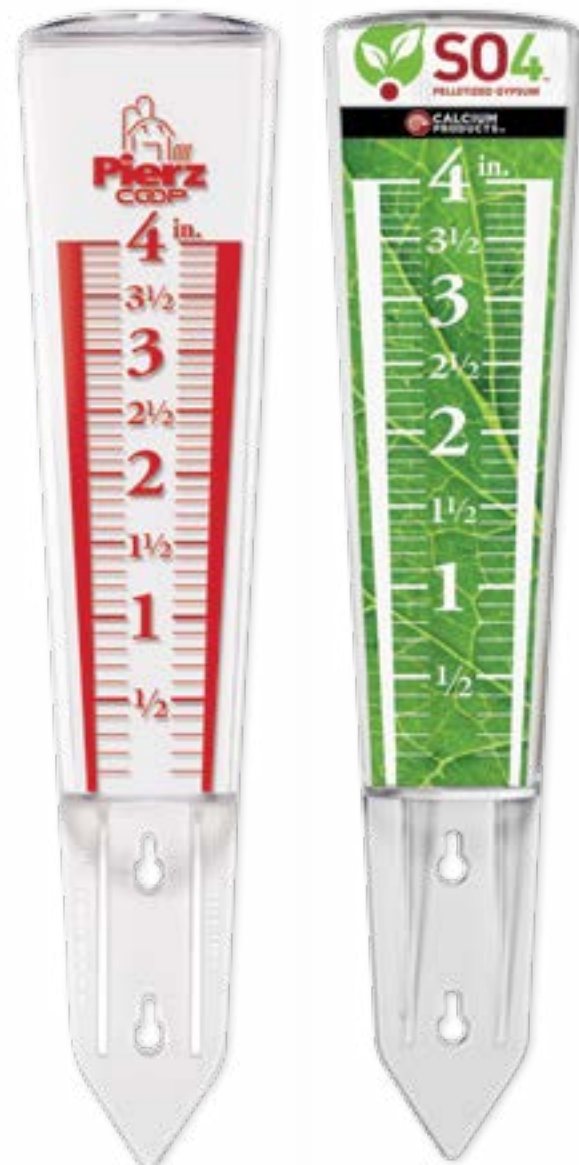

IMPRINTING: price includes one color, one sided, screened imprint.
SETUP CHARGE: ~~\$60.00 (G)~~ **FREE** (first color only) per imprint color. (C)

DELUXE FLAGS

ITEM NUMBER		1	2	4	6	12	25
33325	2' x 3' Polyester Flag	44.44	38.38	35.35	32.32	23.23	16.65
33330	3' x 5' Polyester Flag	70.70	67.67	66.66	65.65	55.55	43.50

IMPRINTING: price includes one-sided, full color, edge-to-edge imprint.
SETUP CHARGE: ~~\$25.00 (G)~~ **FREE** for full color imprint. (D)

quad-stitched fly end

standard heavy duty grommets

33325 2' X 3'

33330 3' X 5'

3' X 5' IS A TOP SELLER!

ALUMINUM THERMOMETER 8 DAY SHIP

ITEM NUMBER	50	100	250	500	1,000
#896 4" W x 16" H	15.43	14.61	14.31	13.89	13.82

Add for each extra color \$1.19 (G) (C)

IMPRINTING: price includes one color imprint on white.
 SETUP CHARGE: \$50.00 (G) **FREE** (first color only) per imprint color.

896 4" X 16"

301 2" X 11.5"

#880I RAIN GAUGE
 IS A TOP SELLER!

880

880I

MAGNIFYING RAIN GAUGE 8 DAY SHIP

ITEM NUMBER	50	100	250	500	1,000
#880 1-Color	8.54	7.86	7.59	7.33	7.07
#880I Full Color	11.36	10.57	9.77	9.46	9.37