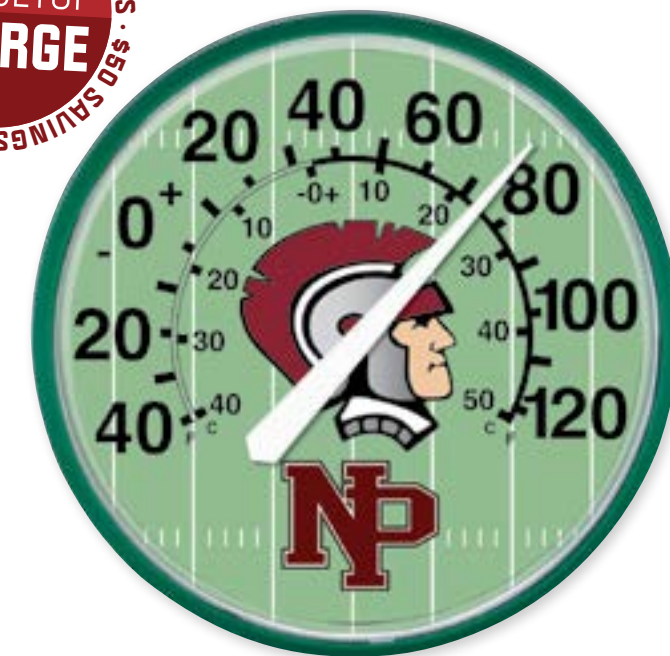

ALUMINUM THERMOMETER 8 DAY SHIP

ITEM NUMBER	50	100	250	500	1,000
#896 4" W x 16" H	15.43	14.61	14.31	13.89	13.82

Add for each extra color $1.19 (G) (C)

IMPRINTING: price includes one color imprint on white.
SETUP CHARGE: $50.00 (G) **FREE** (first color only) per imprint color.

#880I RAIN GAUGE
IS A TOP SELLER!

MAGNIFYING RAIN GAUGE 8 DAY SHIP

ITEM NUMBER	50	100	250	500	1,000
#880 1-Color	8.54	7.86	7.59	7.33	7.07
#880I Full Color	11.36	10.57	9.77	9.46	9.37

IMPRINTING: (880) price includes 1-color imprint on clear acrylic. (880I) price includes full color imprint on white.
SETUP CHARGE: $50.00 (G) **FREE**.

SOIL THERMOMETER 8 DAY SHIP

ITEM NUMBER	100	250	500	1,000
#301 2" W x 11.5" H	7.26	6.96	6.81	6.65

IMPRINTING: price includes black imprint on yellow.
SETUP CHARGE: $50.00 (G) **FREE**.

WALL THERMOMETER 8 FULL COLOR DAY SHIP

ITEM NUMBER	24	48	96	252
#520 12.75" Round	19.46	17.13	16.46	16.18

Personalization: add $2.16 (G) per line (C)
IMPRINTING: price includes full color imprint on white.
SETUP CHARGE: $50.00 (G) **FREE** for full color imprint.

AVAILABLE CASE COLORS

- Navy Blue
- Dark Green
- Kelly Green
- Olive Green
- Cardinal Red
- Red
- Royal Blue
- White
- Black