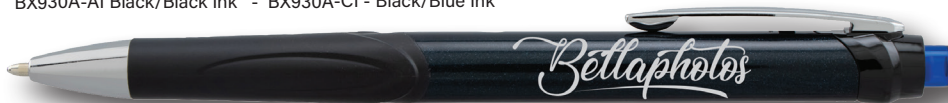

BX930A-AI Black/Black Ink - BX930A-CI - Black/Blue Ink