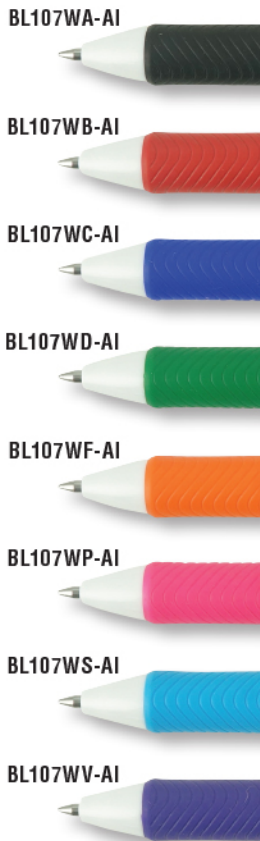

BL107WA-AI

BL107WB-AI

BL107WC-AI

BL107WD-AI

BL107WF-AI

BL107WP-AI

BL107WS-AI

BL107WV-AI

* Excluding consumable content and refills

SEE BACK COVER OF BROCHURE FOR ADDITIONAL INFORMATION