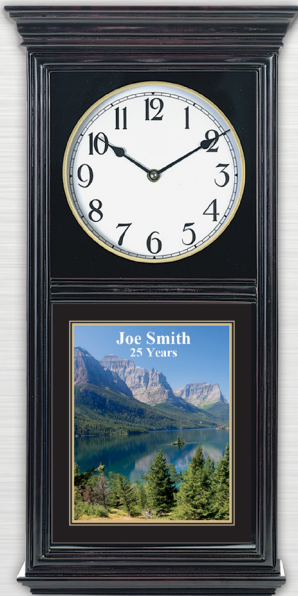

WEEKLY MINUTE

CLEARANCE PRODUCTS

THERE IS STILL TIME FOR GREAT HOLIDAY DEALS!

ADDITIONAL INFORMATION AND AVAILABLE CASE COLORS ONLINE

#206 WOOD CLOCK
REGULATOR
12" x 24" RECTANGLE

#814 WOOD CLOCK
BLACK/GOLD INSERT
9" x 16.5" RECTANGLE

#821 WOOD CLOCK - FULL COLOR INSERT
9" x 16.5" RECTANGLE

#877 METAL CLOCK
14" ROUND

#871 METAL CLOCK
10" ROUND

#872 METAL CLOCK
14" ROUND

#646S KITCHEN USE
THERMOMETER

#892 INDOOR/OUTDOOR
THERMOMETER

NOT AVAILABLE ONLINE,
PLEASE CONTACT YOUR
SALES REPRESENTATIVE.

#581 CLOCK
10.75" ROUND

**CRANK UP THE GIVING AND PAIR
A CLOCK WITH ITS MATCHING THERMOMETER!**

#523 CLOCK
8.5" ROUND

#522 THERMOMETER
8.5" ROUND

#2319 COPPER
CLOCK
9" ROUND

#2321 COPPER
THERMOMETER
9" ROUND