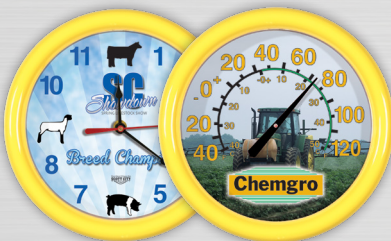

#523 CLOCK
8.5" ROUND

#522 THERMOMETER
8.5" ROUND